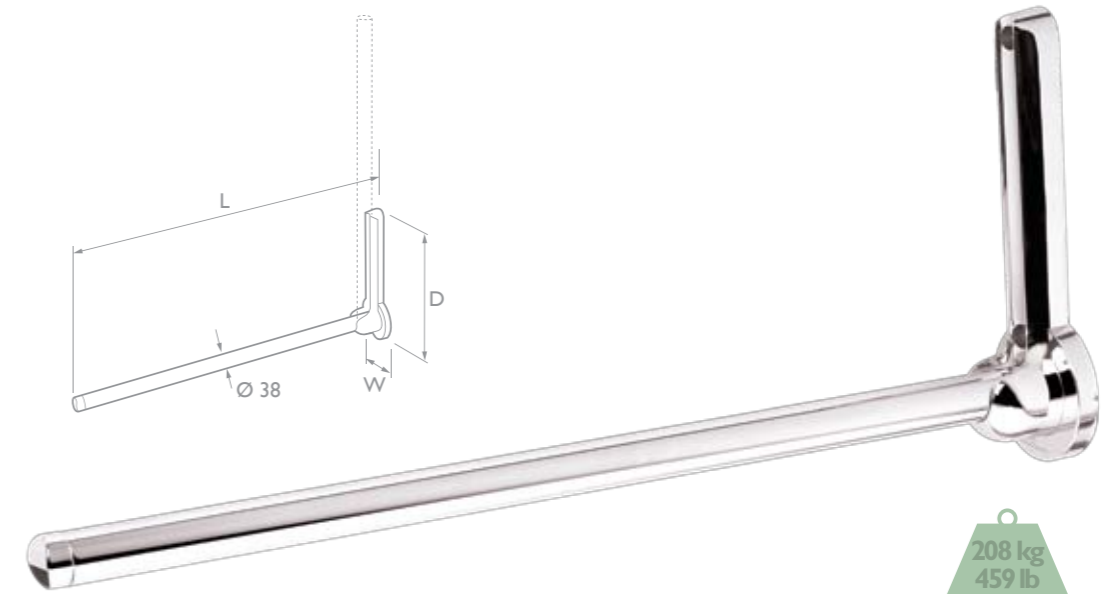

# proteus

With solid, flawless profiles and matchless strength, the Award-winning Proteus range redefines the style standard in accessories for the less able.

Proteus offers Doc M compliance and the Proteus Drop Down Rail has been independently tested to withstand an unsurpassed weight of 208kg.

208 kg  
459 lb

## drop down rail & grab rail

### PR01 - DROP DOWN RAIL

L - 855 W - 115 Ø - 38 D - 355