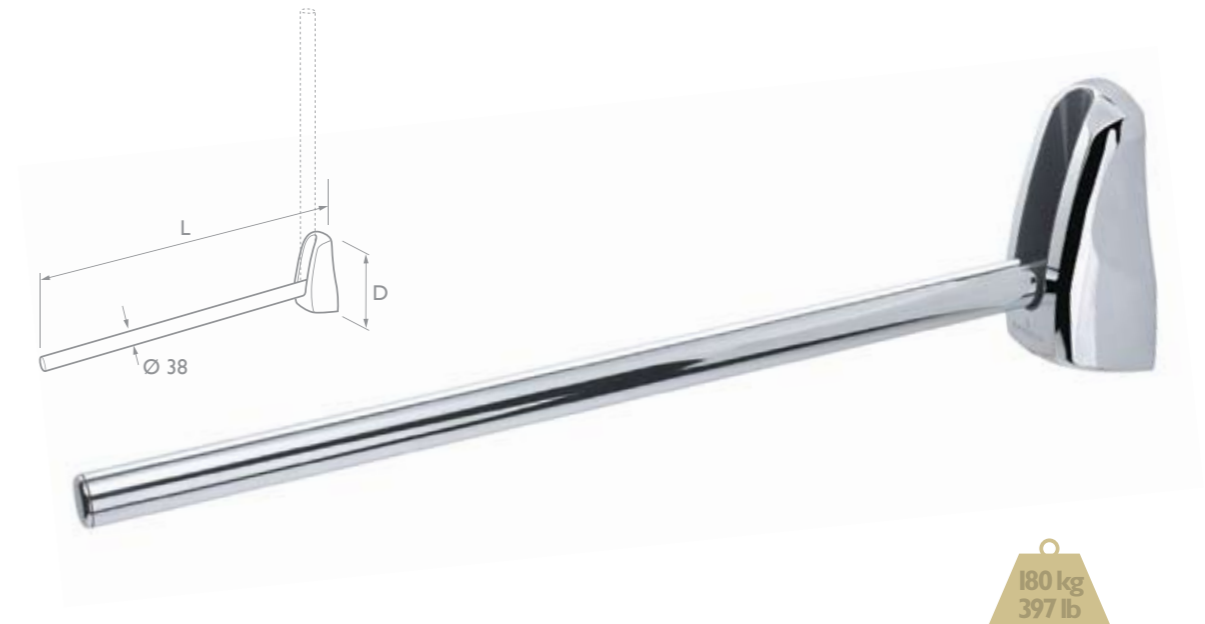

voda

Traditional, functional styling that's affordable, beautiful to look at plus exceedingly strong, Voda adds flair to accessories for the less able.

drop down rail & grab rail

VA01 - DROP DOWN RAIL

L - 825 D - 170

180 kg
397 lb

VA02 - GRAB RAIL

L - 600 D - 35 P - 95

VA03 - GRAB RAIL

L - 450 D - 35 P - 95

Combining modern technology and traditional high standards, Voda is extremely durable and the Voda Support Rail has been strength-tested to sustain a maximum weight of 180kg.

180 kg
397 lb