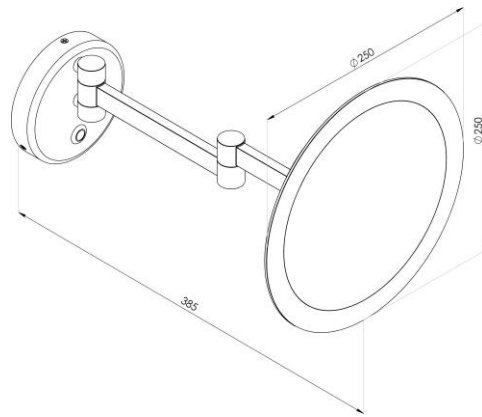

# PRODUCT SPECIFICATION SHEET

MR06

## Round LED Frameless Shaving Mirror

Vanity Mirrors Range

<b>DIMENSIONS (MM)</b>	W : 250	D : 250	P : 385
<b>MATERIALS:</b>	Brass, Acrylic Frame, Aluminium		
<b>SPECIAL FEATURES:</b>	Contemporary Design, Service Condition 2 Chromium Plating BS EN 12540:2000		
<b>CLEANING:</b>	Clean with a soft cloth and mild detergent. No abrasives to be used		
<b>GUARANTEE:</b>	20 Year Manufacturing Guarantee on Metal Components 2 Year Manufacturing Guarantee on Electrical Components		